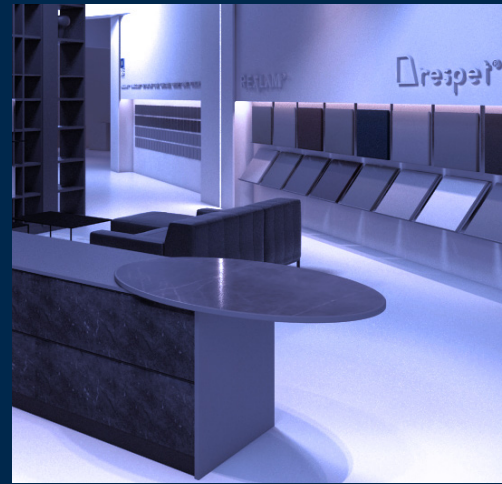

# MATERIALS EVOLUTION

SUPERMATT-ANTIFINGERPRINT-HIGH GLOSS-METALLIC-WOODPRINT-DECORS

3Bspa.com

DESIGN CENTRE  
2.500 SQM

3Bspa.com

3Bspa.com