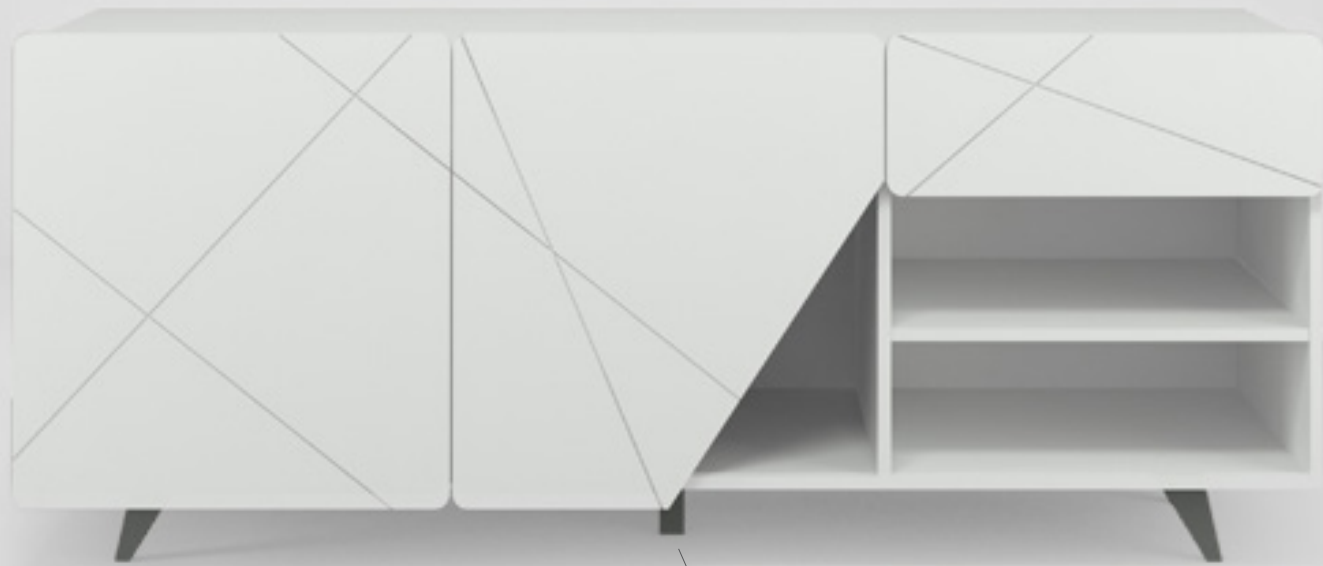

VELA
COLLECTION