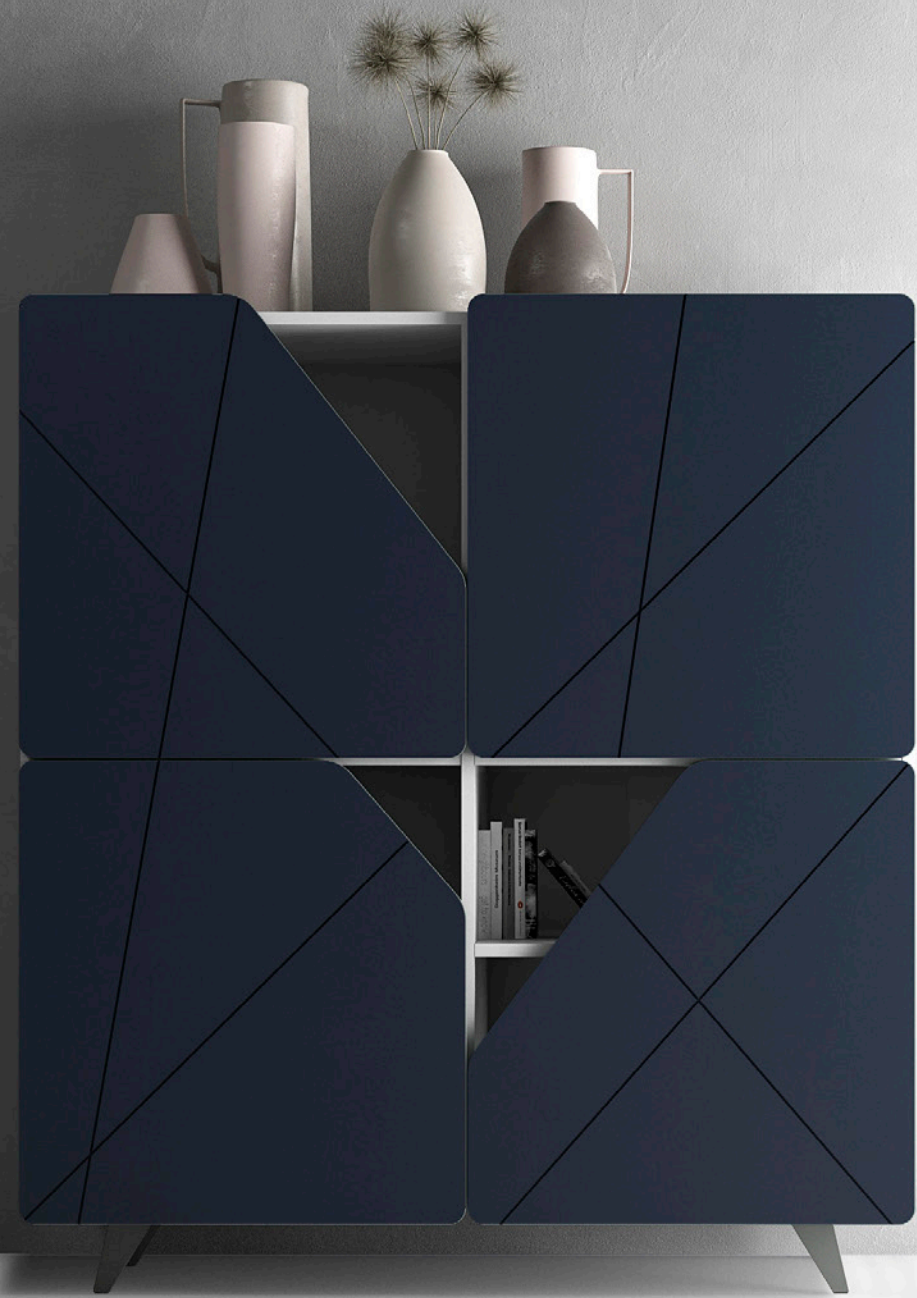

Doors
colour:

Structure
colour:

Green

White

Sideboard 165 VICTORY

Size
W 165 D 45 H 70 cm

Sideboard 165

BURJ

Size
W 165 D 45 H 70 cm

Highboard

EXTREME

Size

W 110 D 45 H 125 cm

VELA
COLLECTION

Highboard EXTREME

Doors
colour:

Blue

Structure
colour:

White

Highboard

VICTORY

Size

W 110 D 45 H 125 cm

Highboard