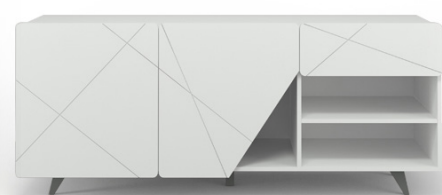

Sideboard **110**

Sideboard **110**
WITH DRAWER

Sideboard **165**
WITH DRAWER

Highboard

Tv Stand **165**
WITH DRAWER

Tv Stand **220**
WITH DRAWER

Size

W 110 cm

D 45 cm

H 70 cm

Size

W 110 cm

D 45 cm

H 70 cm

Size

W 165 cm

D 45 cm

H 70 cm

Size

W 110 cm

D 45 cm

H 125 cm

Size

W 165 cm

D 45 cm

H 52 cm

Size

W 220 cm

D 45 cm

H 52 cm