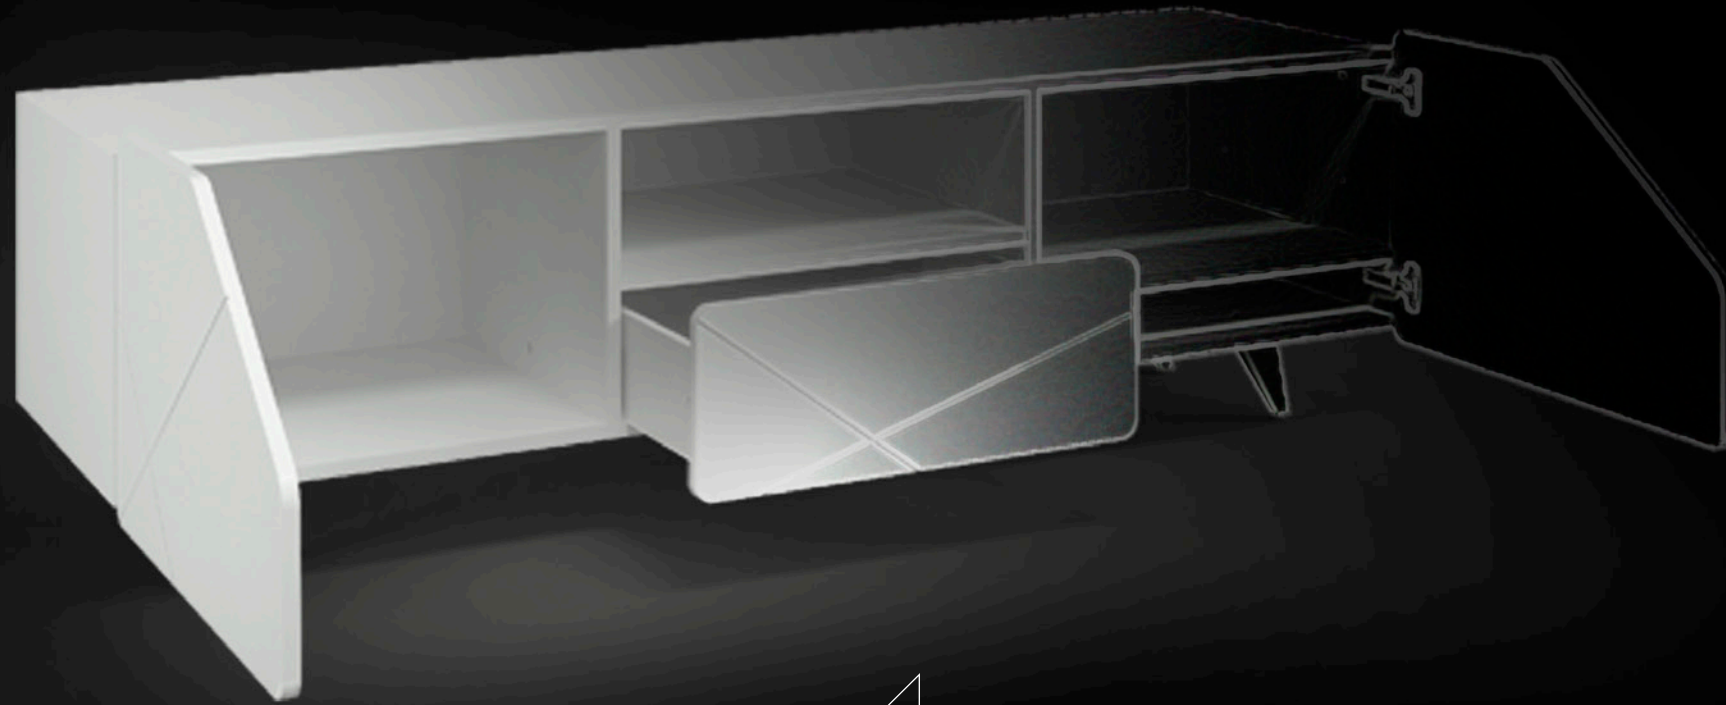

PREVIEW 2021

It's
**FLAT
 PACK**
 collection
 It's **very
 easy** to
 assemble
 It's
Italian
 Design
 and
 production

Sideboard **110**

Sideboard **110**
WITH DRAWER

Sideboard **165**
WITH DRAWER

Highboard

Tv Stand **165**
WITH DRAWER

Tv Stand **220**
WITH DRAWER

Size

W 110 cm

D 45 cm

H 70 cm

Size

W 110 cm

D 45 cm

H 70 cm

Size

W 165 cm

D 45 cm

H 70 cm

Size

W 110 cm

D 45 cm

H 125 cm

Size

W 165 cm

D 45 cm

H 52 cm

Size

W 220 cm